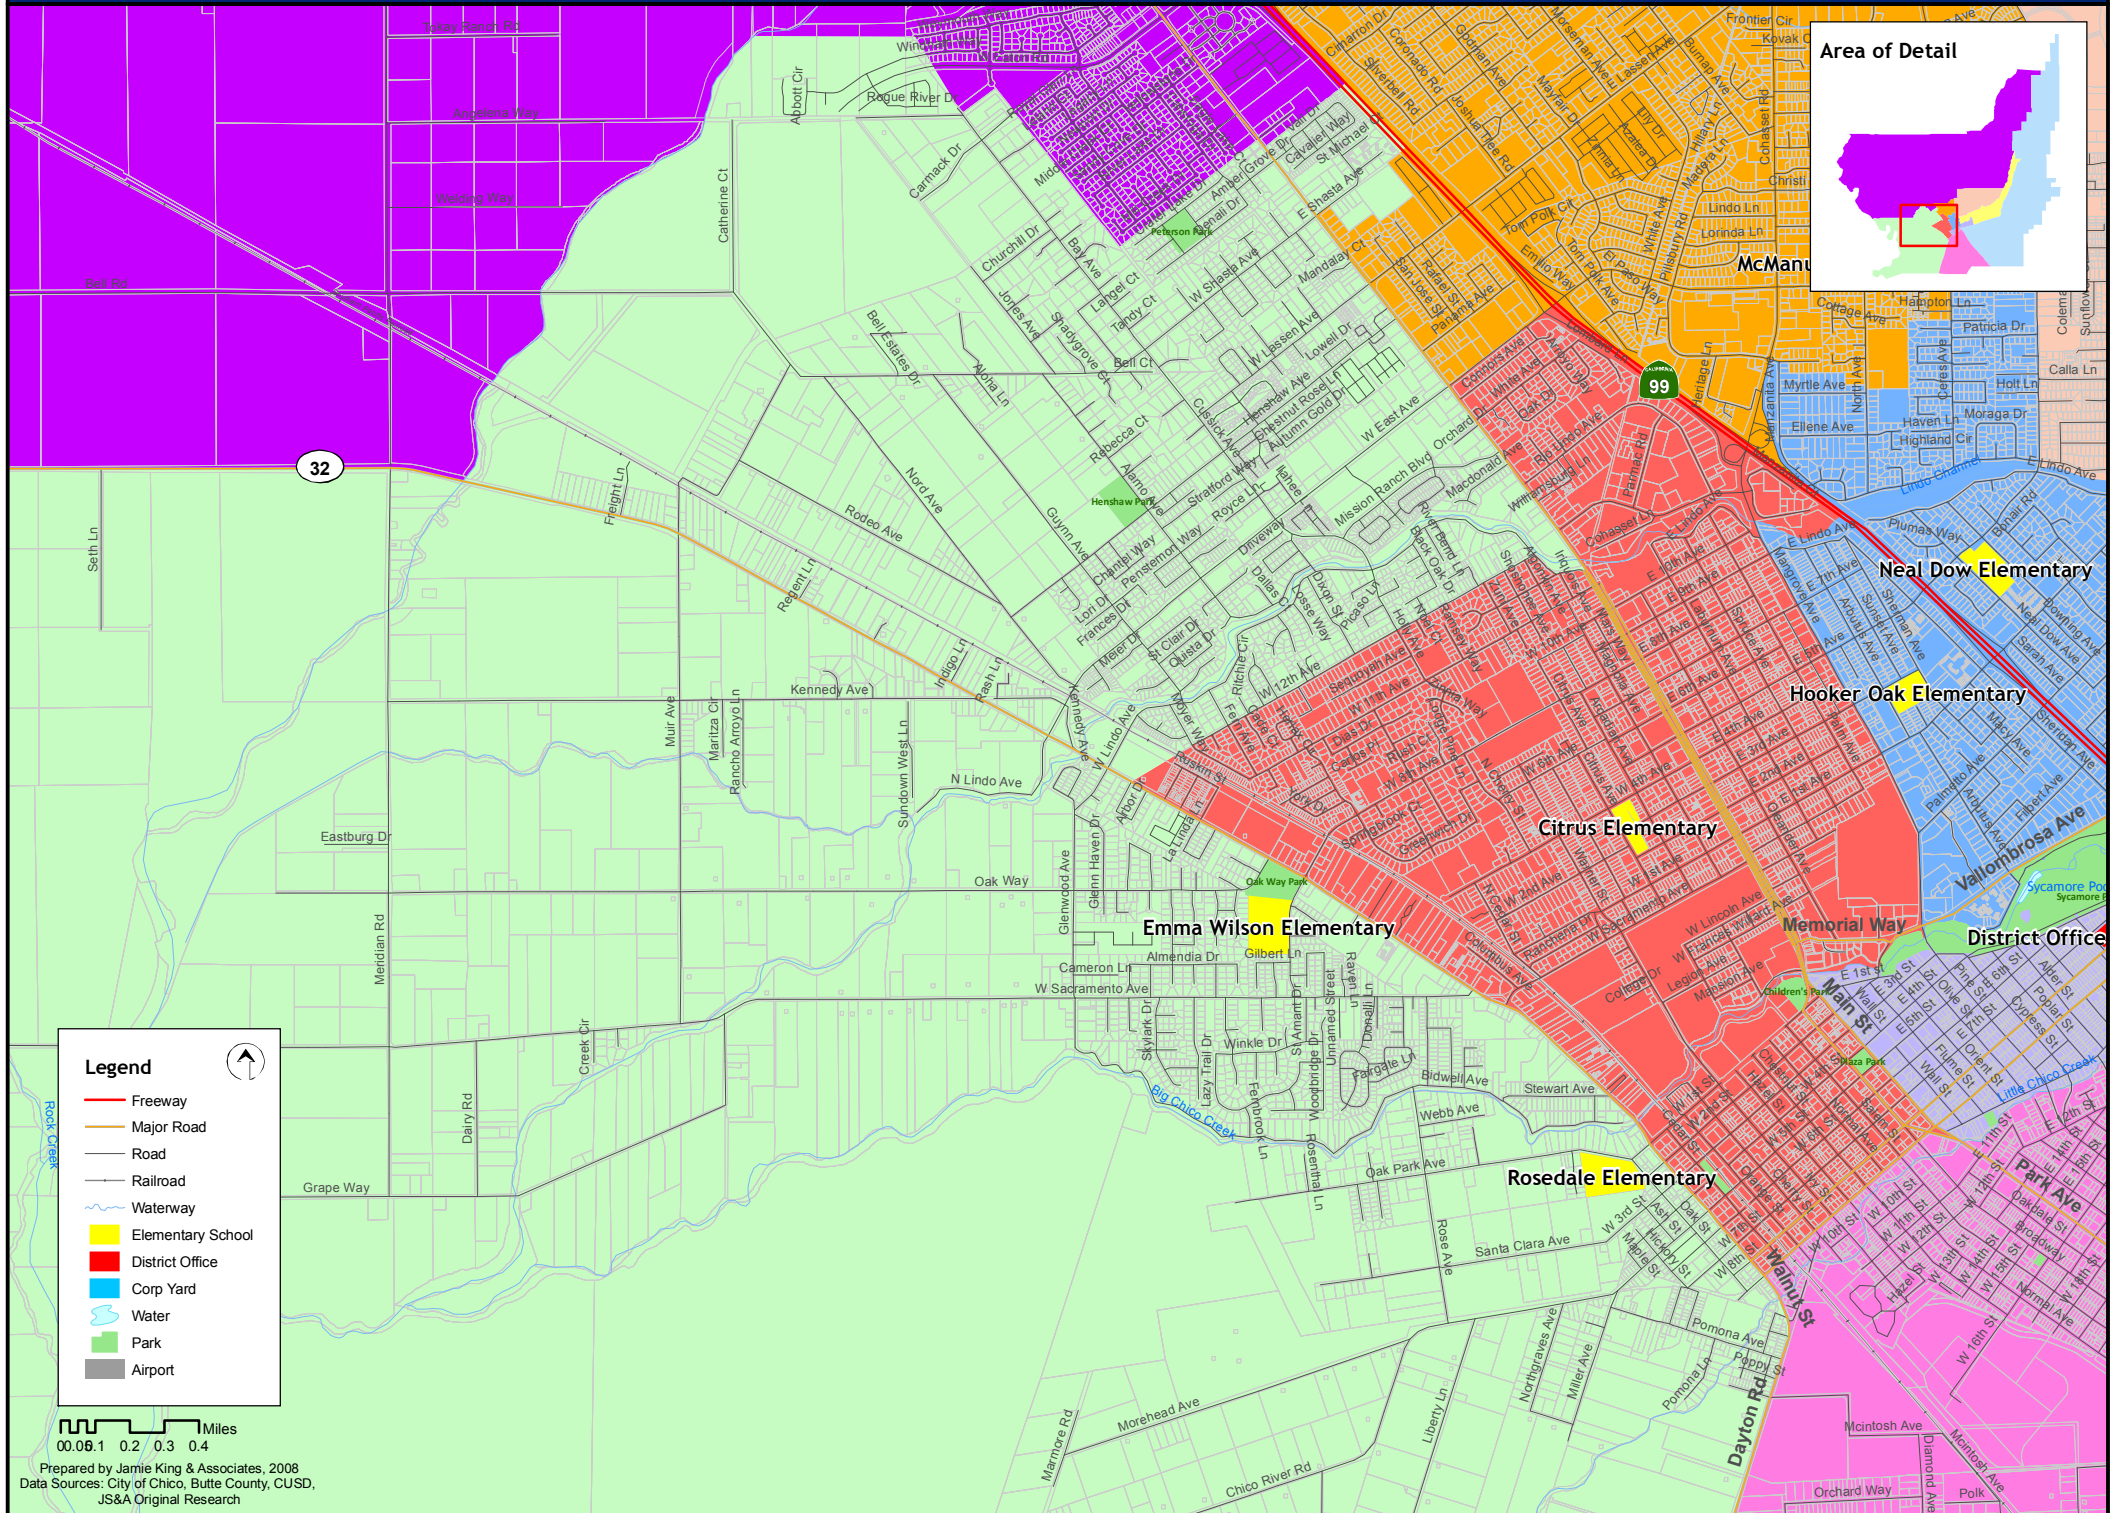

Emma Wilson Elementary School Attendance Area

Chico Unified School District

Legend

- Freeway
- Major Road
- Road
- Railroad
- Waterway
- Elementary School
- District Office
- Corp Yard
- Water
- Park
- Airport

Prepared by Jamie King & Associates, 2008
 Data Sources: City of Chico, Butte County, CUSD,
 JS&A Original Research